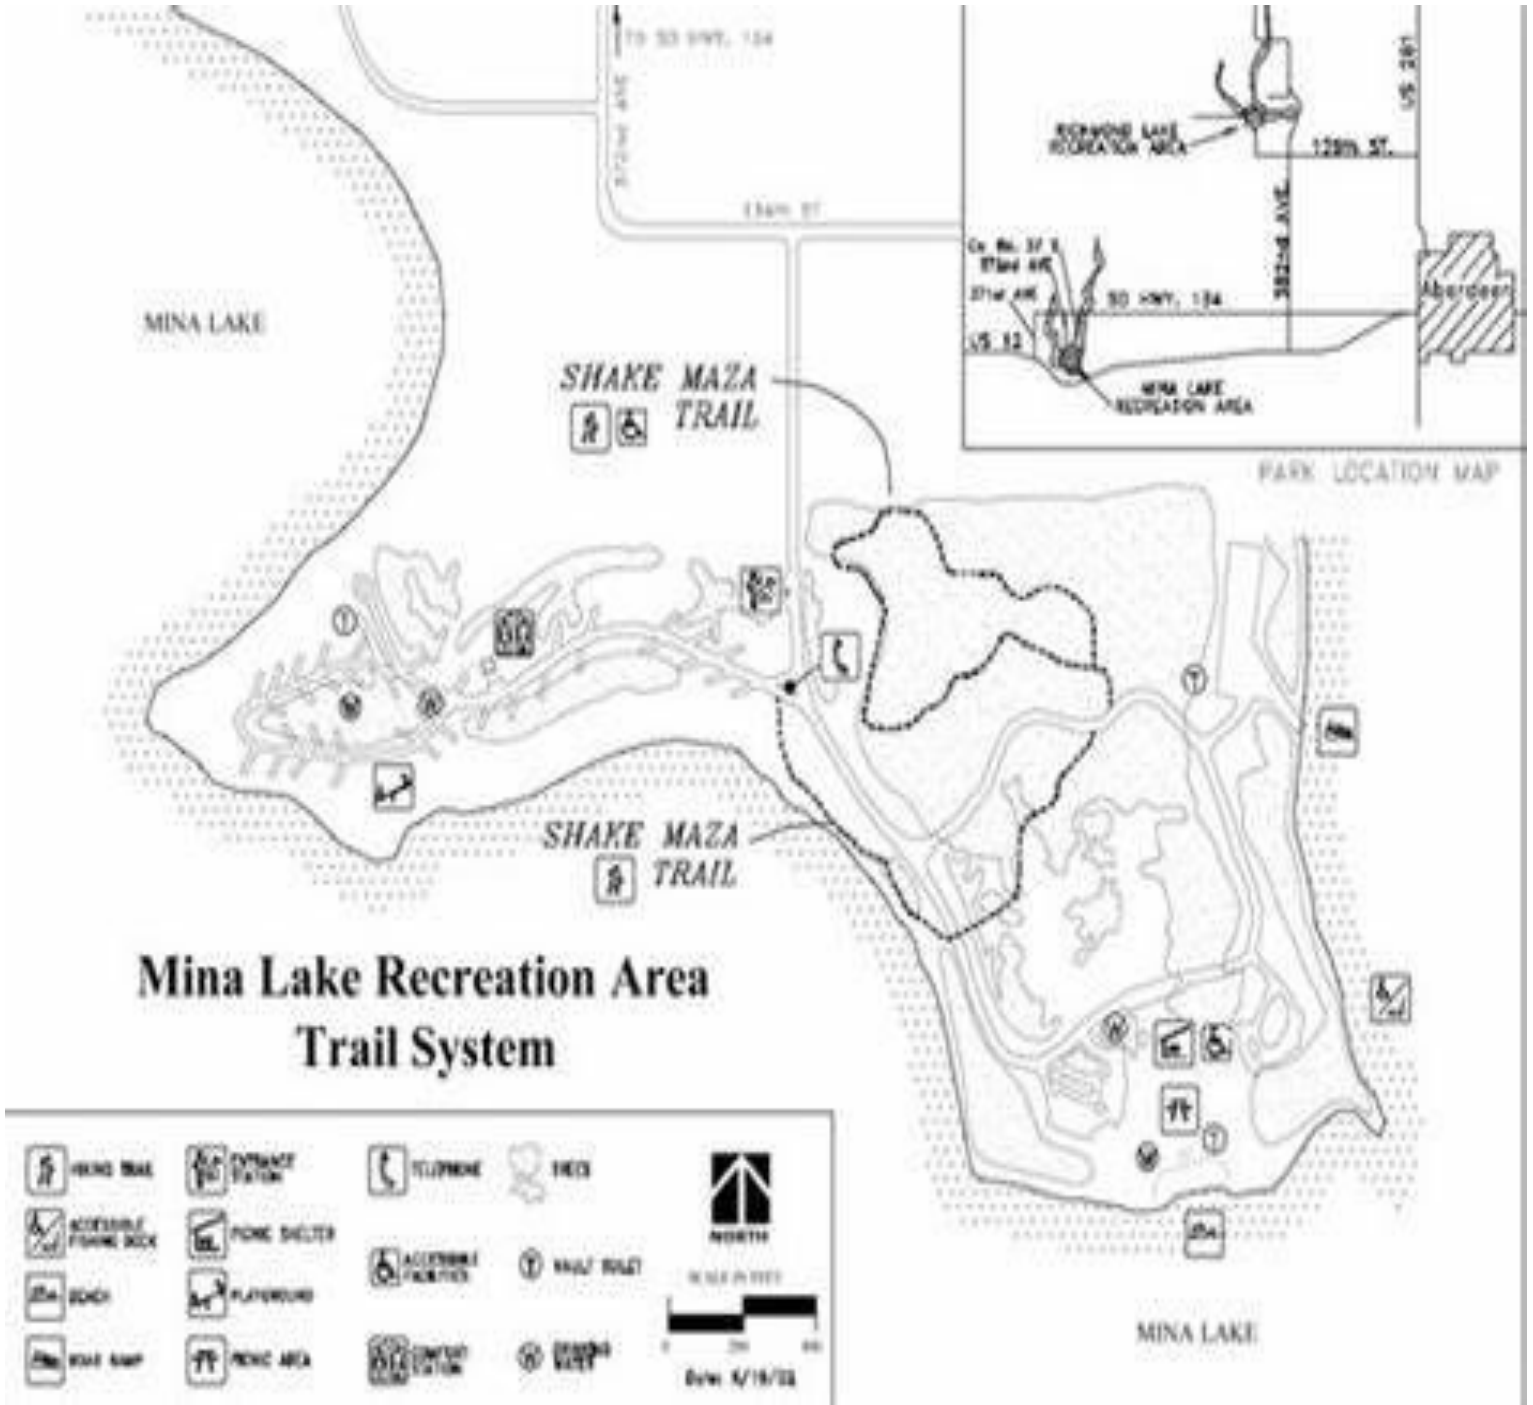

ABERDEEN NARCOTICS ANONYMOUS

MINA LAKE PICNIC

JOIN US FOR A FUN FILLED DAY AT MINA LAKE

MAY 17-19, 2024

4PM FRIDAY - 11AM SUNDAY

LODGE

SUPPORT FOR THOSE SEEKING RECOVERY;

UNITING THOSE IN RECOVERY

AND REMEMBERING THOSE WHO HAVE PASSED.

FELLOWSHIP, FOOD, FISHING, GAMES

AT BEAUTIFUL MINA LAKE

POTLUCK SATURDAY AT 5PM PLEASE BRING A DISH TO PASS;

FREE PARK ADMISSION;

FREE FISHING,

CAMPFIRE MEETING

MINA LAKE RECREATION AREA MAP

**Mina Lake Recreation Area
Trail System**

HIKING TRAIL	ACCESSIBLE TRAIL	TELEPHONE	TREES
ACCESSIBLE FISHING DOCK	FISHING SHELTER	ACCESSIBLE FACILITIES	BALL COURT
BEACH	PLAYGROUND	PICNIC TABLE	BIKEWAY
PICNIC TABLE	PICNIC AREA	PICNIC SHELTER	BIKEWAY

NORTH
 0 200 400 FEET
 Rev. 4/18/02

ABERDEEN NARCOTICS ANONYMOUS

MINA LAKE PICNIC

NAME	DISH TO PASS